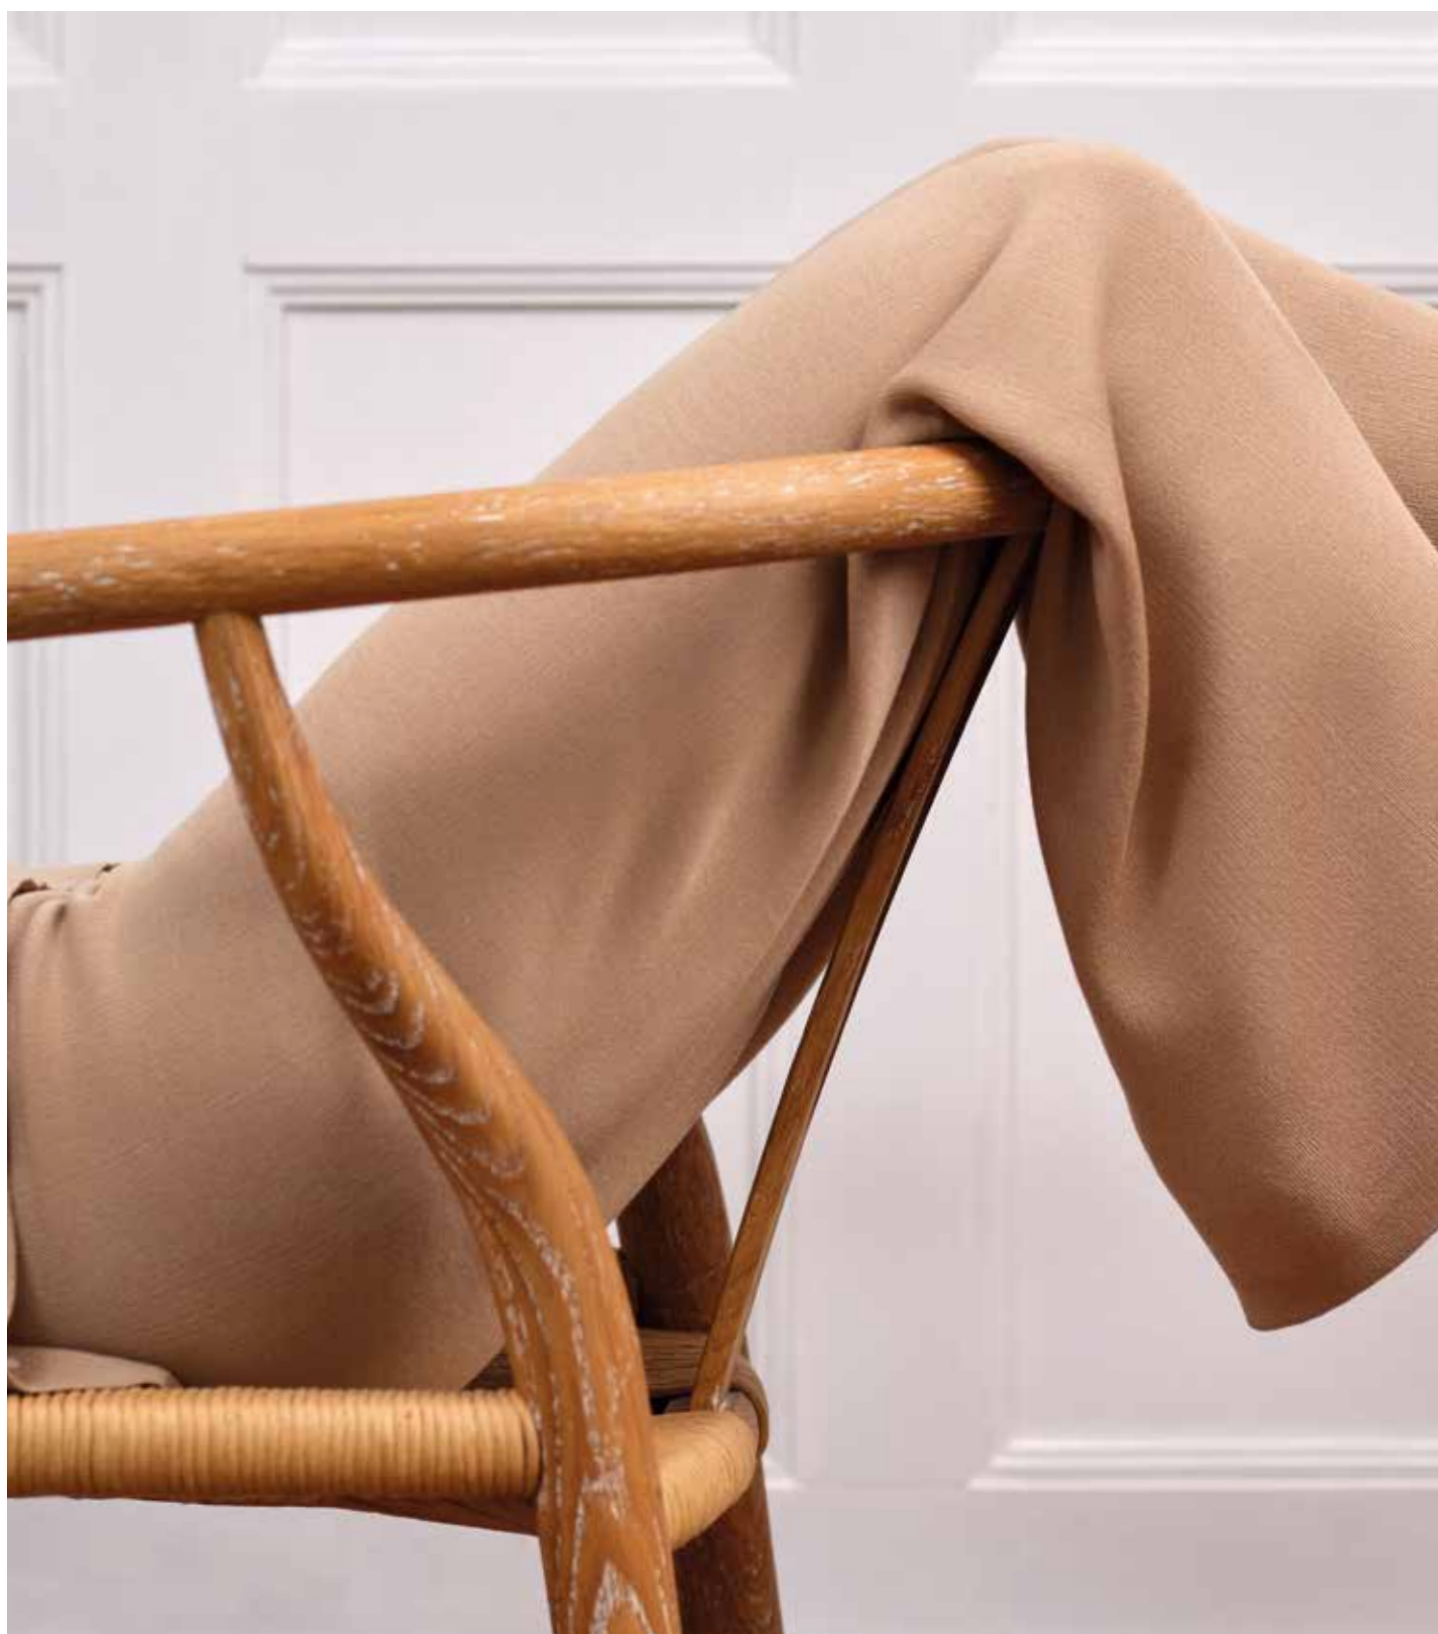

WOMEN

INFINITY

COLLECTION 2024-2025